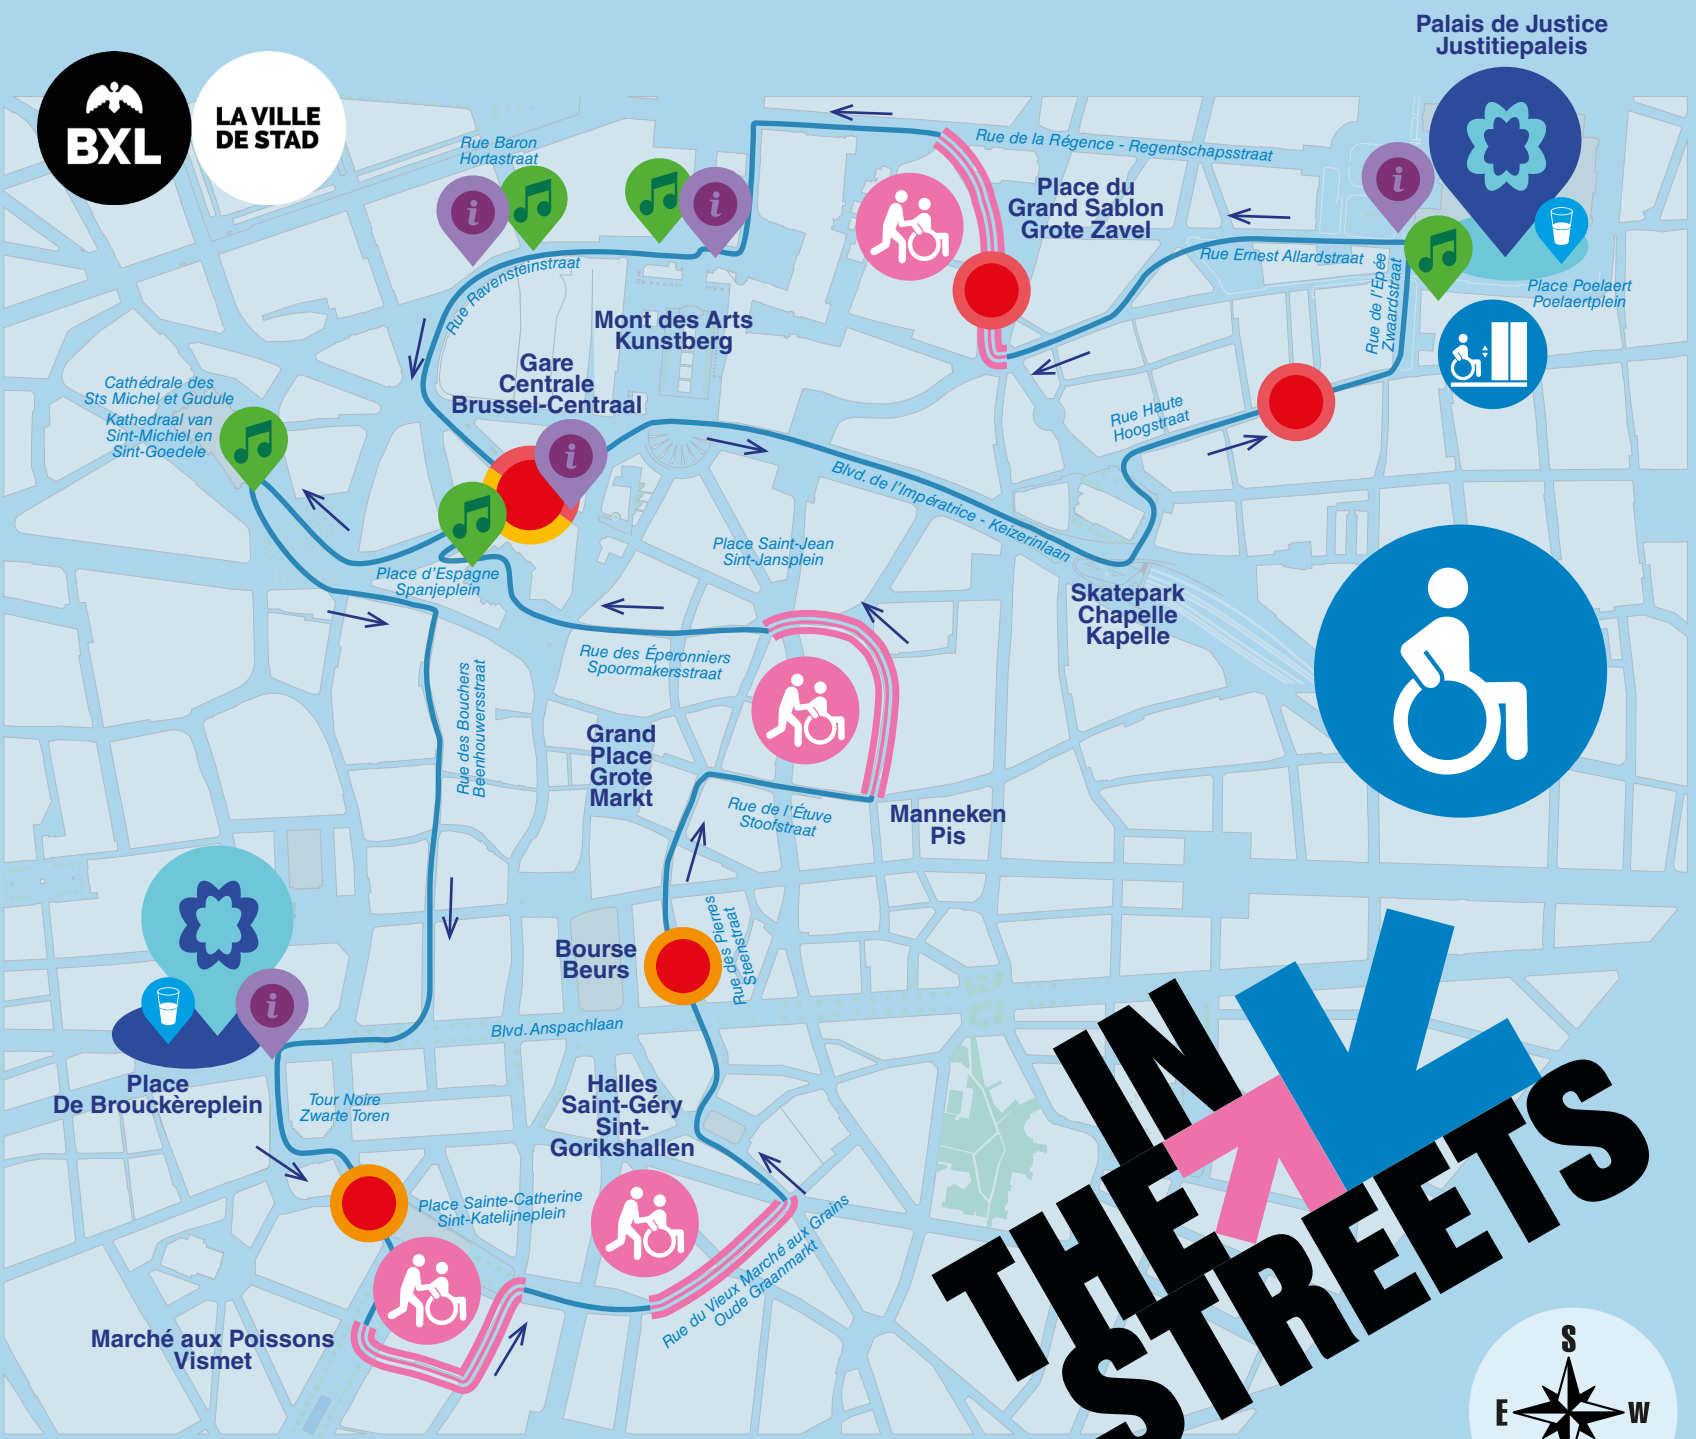

LA VILLE DE STAD

### PERSON WITH REDUCED MOBILITY

**VILLAGE**  
*Play Up*

Discover urban sport & play around @ Palais de Justice.

**VILLAGE**  
*Play Down*

Discover urban sport on wheels @ Place De Bruckère.

**PARCOURS**  
*walk up*

Artistic parcours start @ Carrefour de l'Europe. In total : 60min.

**PARCOURS**  
*walk down*

Artistic parcours start @ Carrefour de l'Europe. In total : 90min.

**STREET MUSIC FESTIVAL**  
*Vibe*

Check the program online.

**INFO & REFRESH POINTS**  
*Contour Brussels*

Get a fresh drink, enjoy the view and check the program of In The Streets.